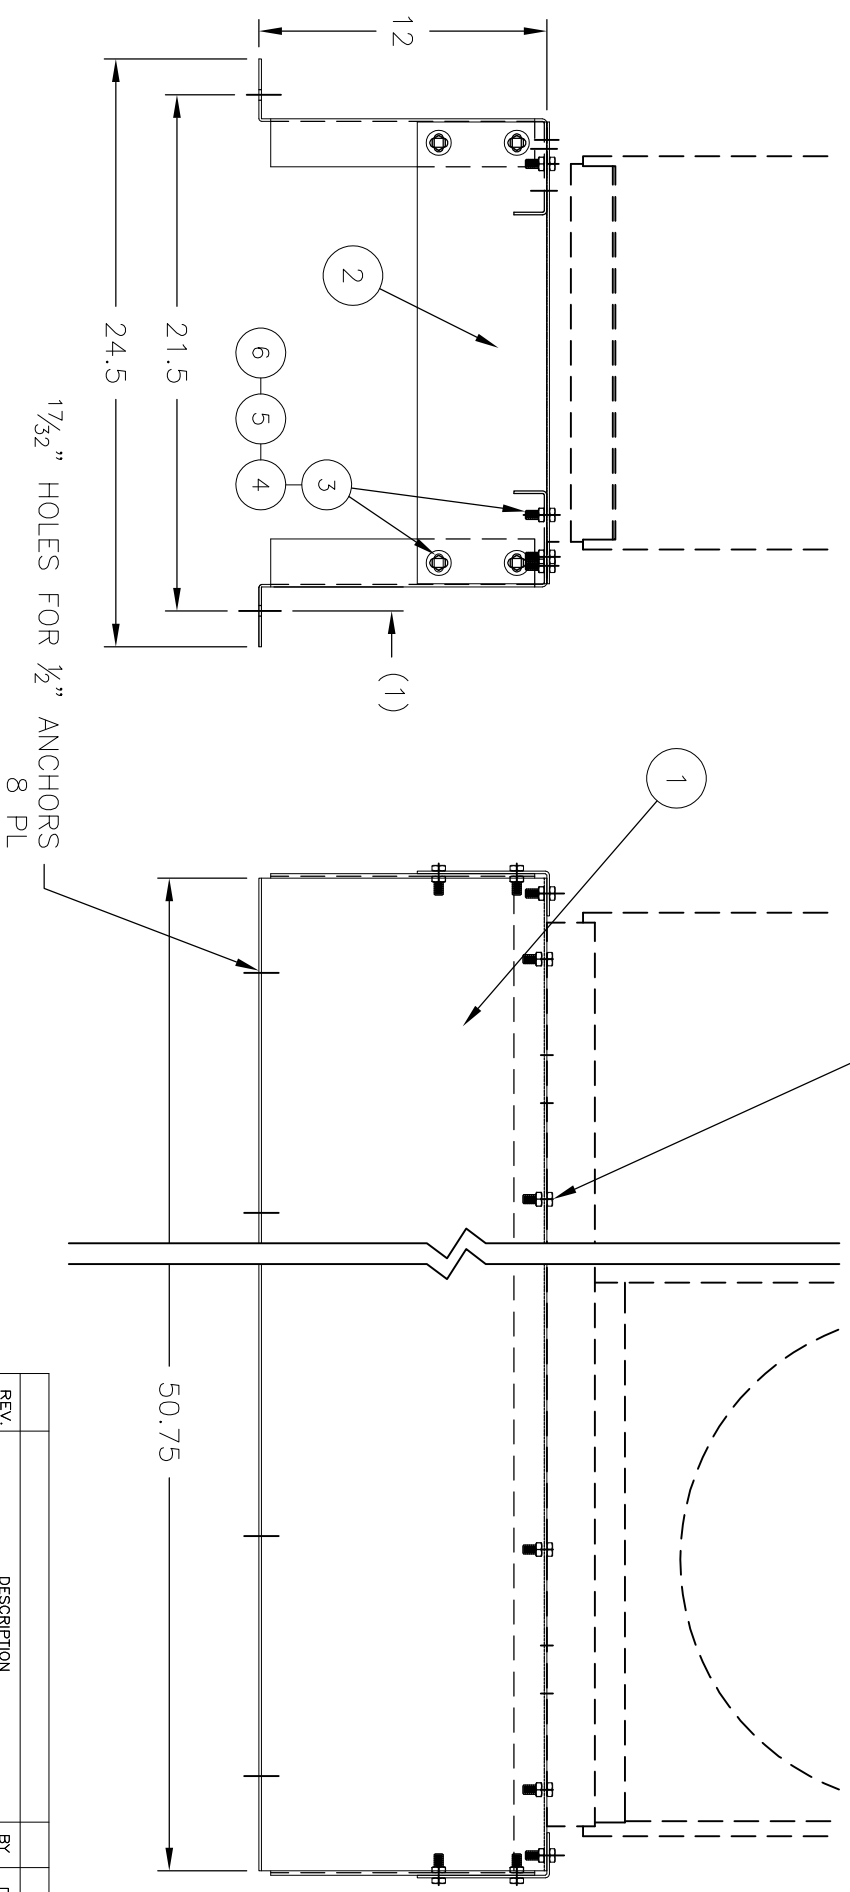

#	BALLY #	DESCRIPTION	QTY
1	780595	MAIN SUPPORT	2
2	780596	SIDE PIECE	2
3	016481	3/8 X 1 HHCS	24
4	016510	3/8-16 HEX NUT	24
5	016530	3/8 LK WASHER	24
6	016521	3/8 FLT WASHER	48

SCREW THE SETS OF BOLTS, NUTS, AND WASHERS INTO THE MOUNTING HOLES 8 PL

REV.	DESCRIPTION	BY	DATE
DRAWN BY GWS			04/10/16
CHECKED BY			DATE CHECKED
ISSUING DATE			SCALE NTS

MATERIAL SEE BOM

TITLE  
CONDENSING UNIT STAND  
DR-101

**Bally**  
REFRIGERATED BOXES, INC.

DRAWING NO. IN FILE RFG-15  
RFG-15

BALLY PN: 102670