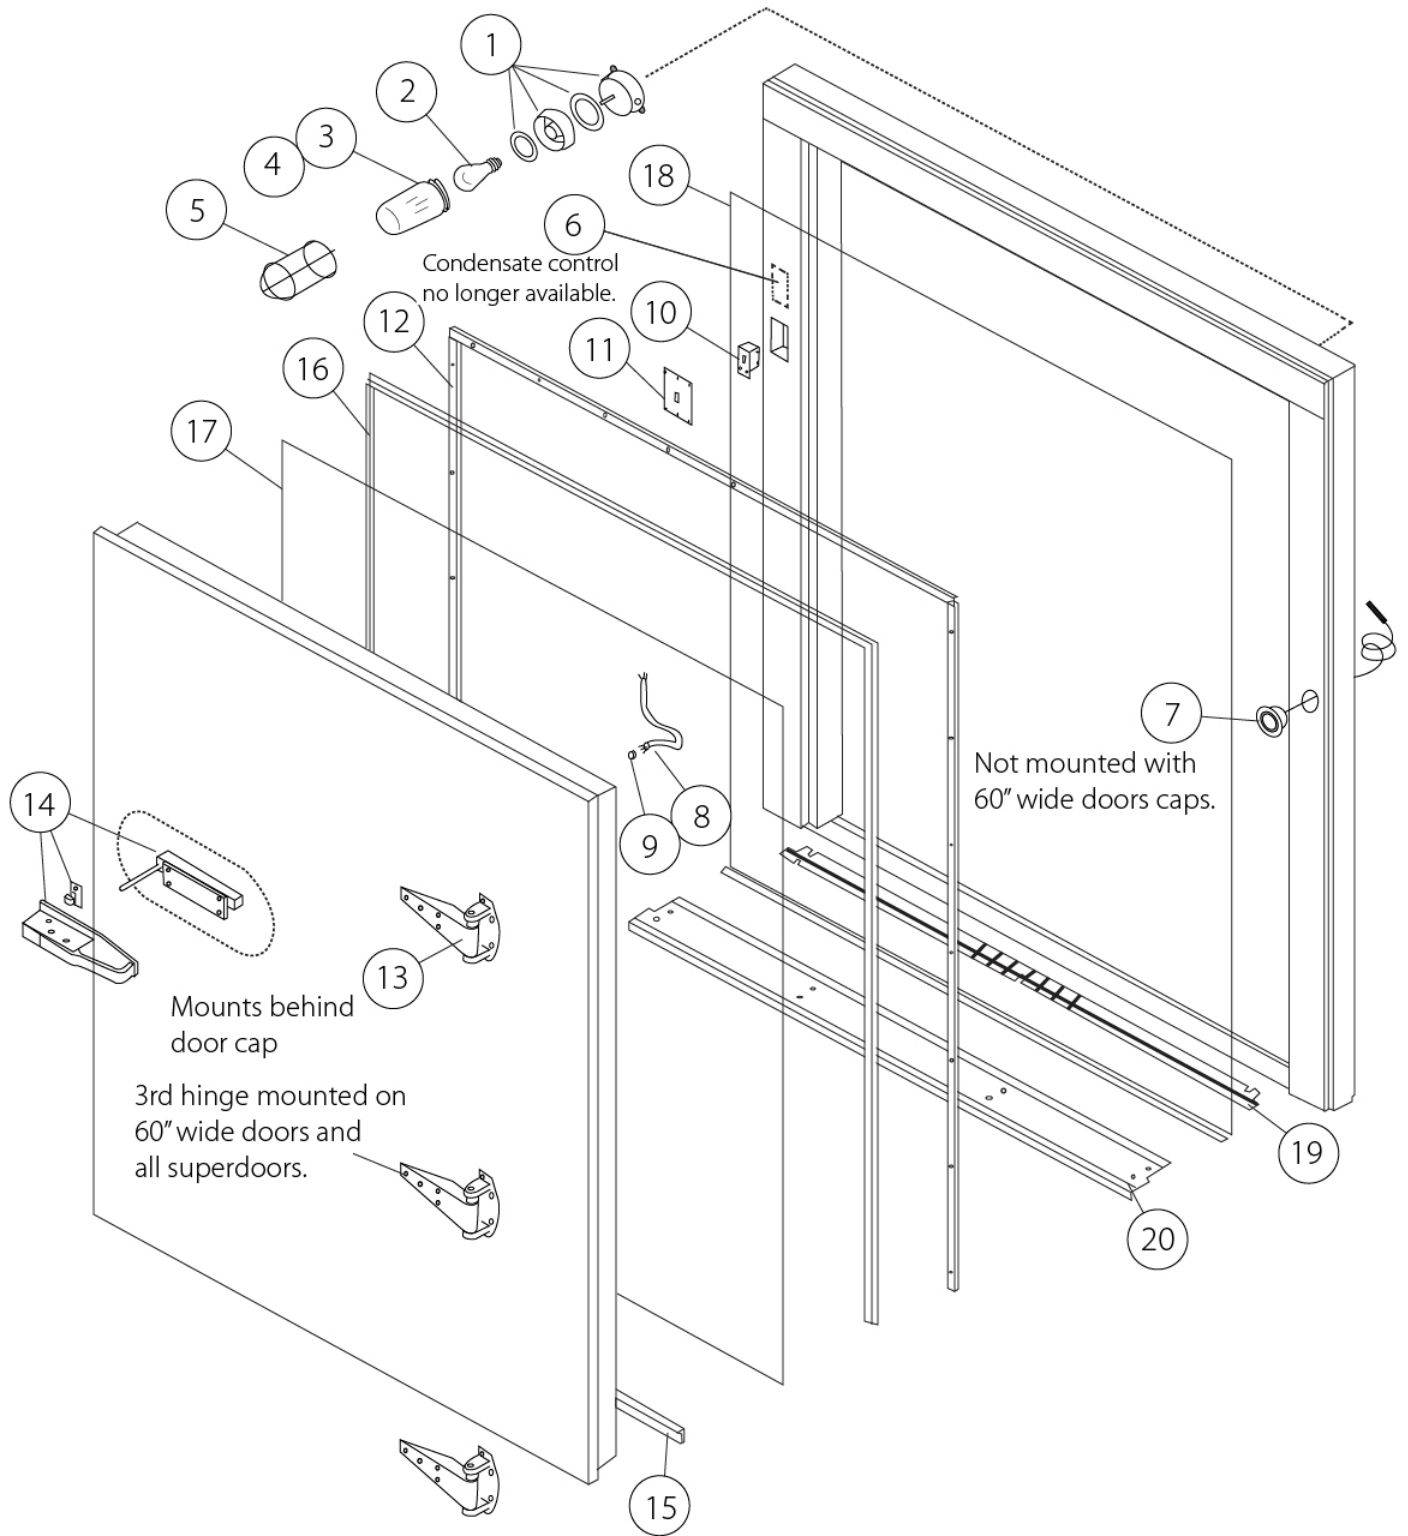

Bally Most Common 42", 48", & 60" Door Replacement Parts		
Key	Item#	Description
1	064356	VAPORPROOF LIGHT
2	017250	BULB
3	017255	LEXAN GLOBE
4	018590	MARINE GLOBE
5	017253	WIRE GUARD
6	N/A	CONDENSATE CONTROL SWITCH
7	000213	2" DIAL THERMOMETER WITH 6" STEM
8	004291	CROSSOVER CORD
9	017308	CROSSOVER CORD BUSHING
10	017256	LIGHT SWITCH
11	017265	LIGHT SWITCH COVER PLATE
12	004890	42" TOP STRIKE
	004891	48" TOP STRIKE
	004892	60" TOP STRIKE
	047843	66" SIDE STRIKE
	047844	78" SIDE STRIKE
	047845	84" SIDE STRIKE
13	016565	D69B-2 HINGE SATIN FINISH
14	016558	D60 LATCH SATIN FINISH
15	016612	42" WIPER GASKET
	016612	48" WIPER GASKET
	016613	60" WIPER GASKET
16	032997	42" GASKET
	016548	48" GASKET
	016549	60" GASKET
17	024835	42" DOOR CAP HEATER
	024839	48" DOOR CAP HEATER
	024801	60" DOOR CAP HEATER
18	015819	42" DOOR FRAME HEATER
	015835	48" DOOR FRAME HEATER
	015836	60" DOOR FRAME HEATER
19	051949	42" HARDBOARD FOR FRAME HEATER
	004421	48" HARDBOARD FOR FRAME HEATER
	004419	60" HARDBOARD FOR FRAME HEATER
20	N/A	STAINLESS STEEL STEPPLATE CONSULT FACTORY